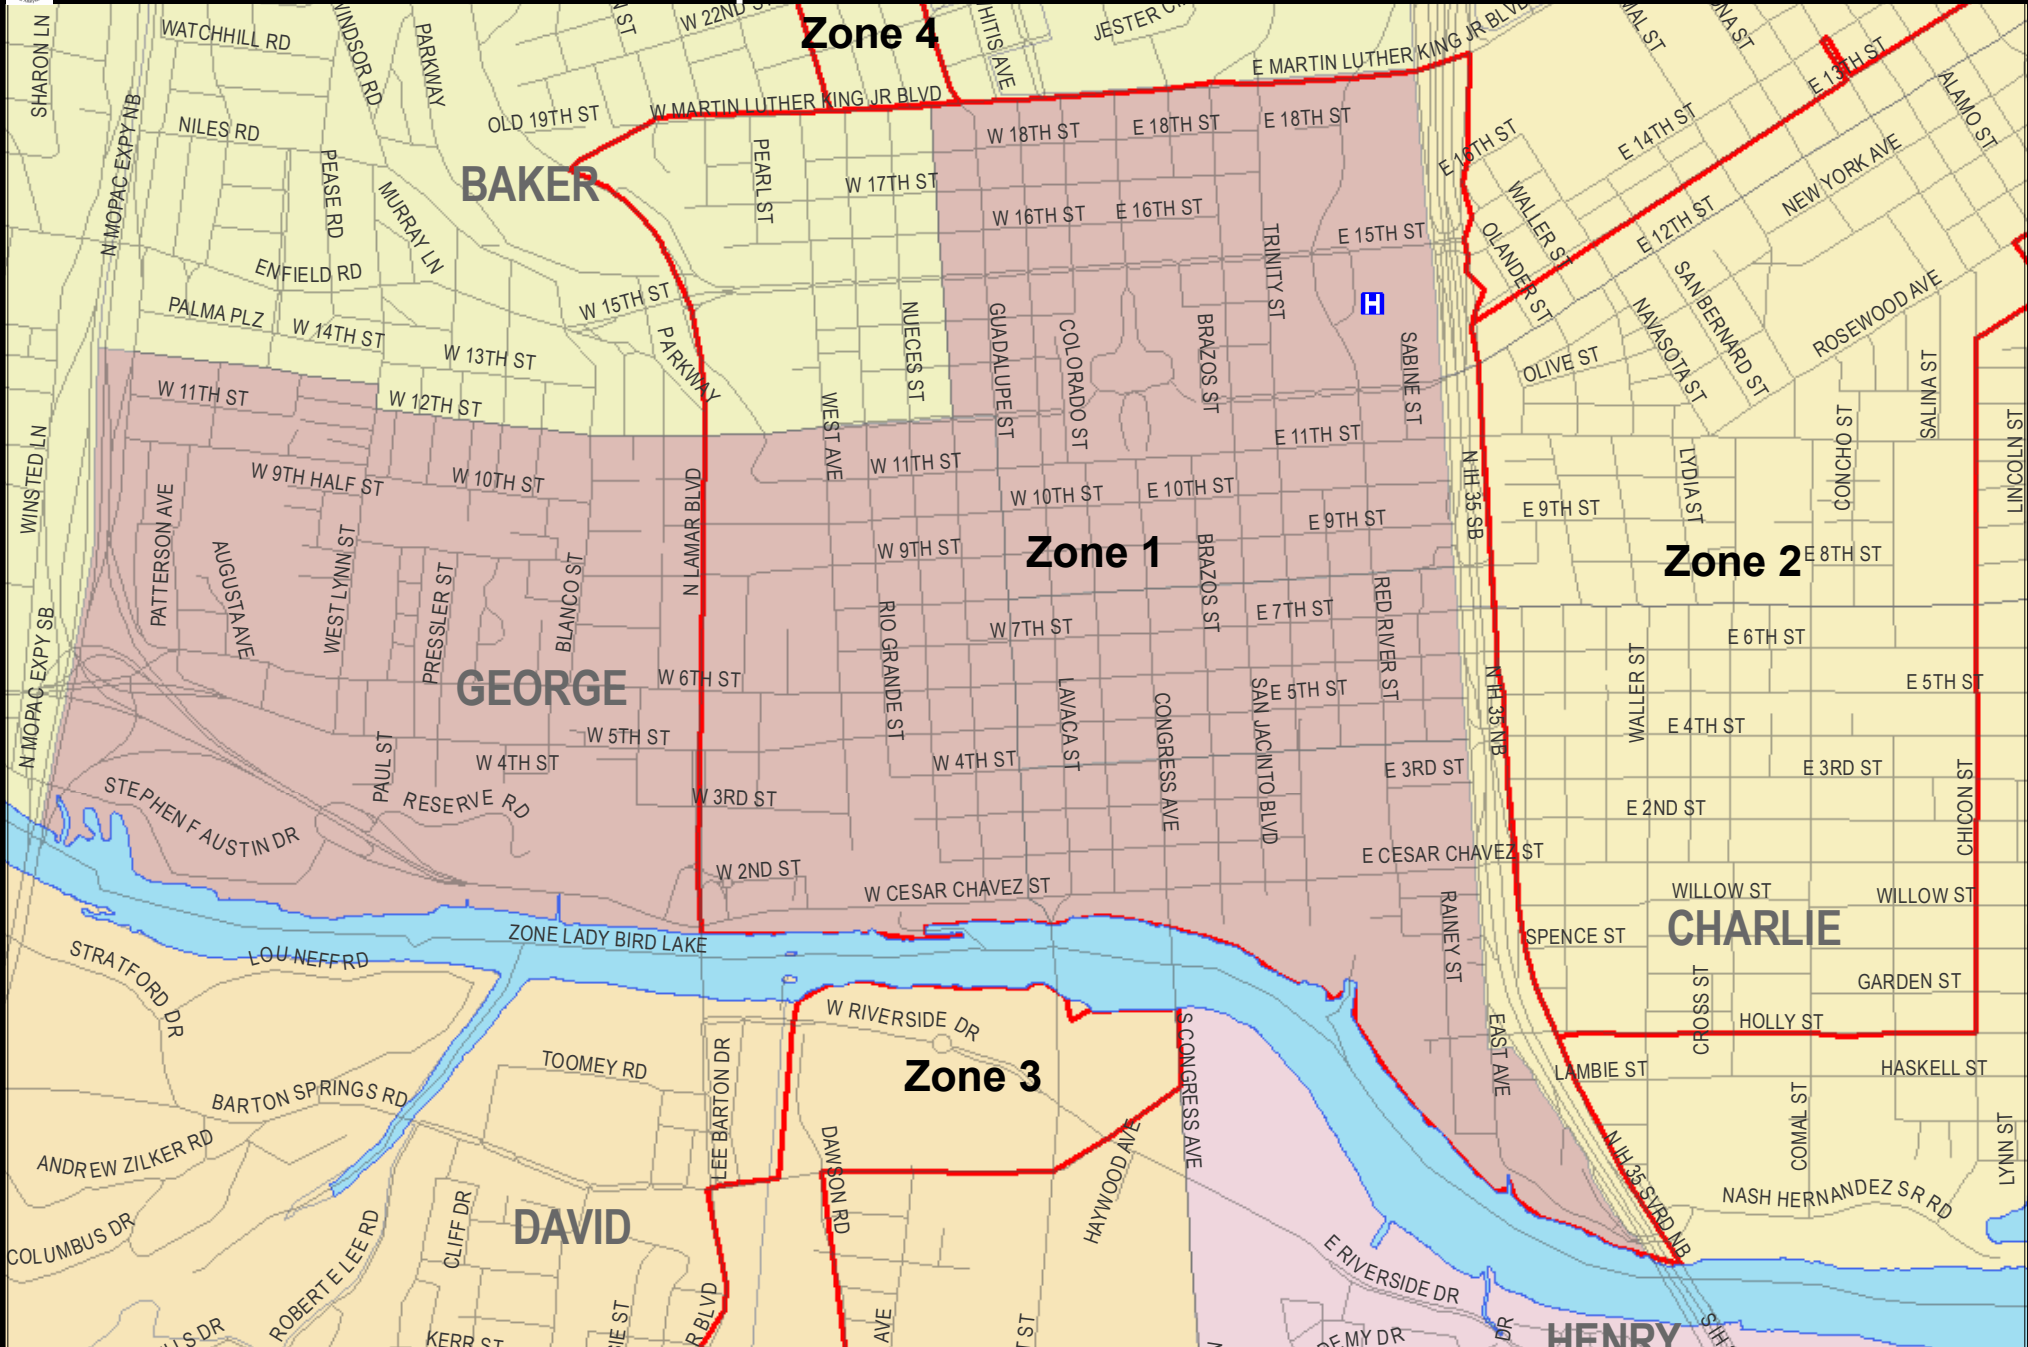

Alcohol and Open Container Restricted Area Downtown

Austin Police Department
Crime Analysis Unit

Seton Locations
 Alcohol Restricted Zones